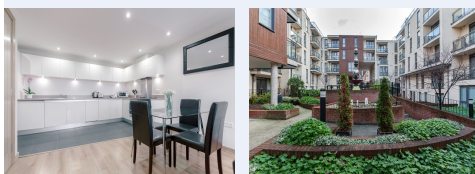

THE APARTMENT SERVICE WORLDWIDE

Roomspace - Printing House Square

Guildford

Welcome home to Printing House Square by Roomspace. These apartments are generously proportioned, bright and furnished to a high standard. This secure development is a stones throw from the town centre and all apartments are fully-equipped with everything you need for a comfortable and enjoyable stay. Unlimited high speed internet and a Bluetooth-enabled docking station ensure these are the perfect place from which to work or relax and unwind. Complimentary parking is available subject to availability at time of booking. Guildfords cobbled streets offer an enormous variety of shops, bars and restaurants for those seeking a bit of retail-therapy. If dining out is your thing you'll be spoiled for choice with award-winning restaurants nestled alongside well-known high street favourites. G-Live Theatre is on your doorstep and has a year-round programme of incredible plays, musicals and concerts often featuring international stars. The A3 and M25 are a very short distance by car ...